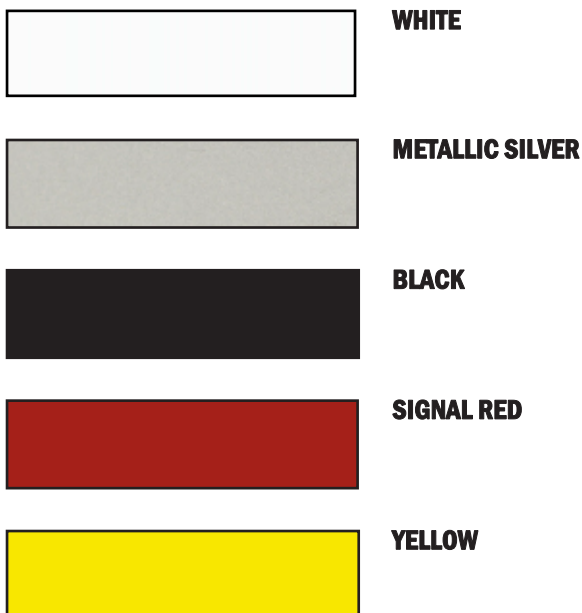

SanitizerStation

Specs

- All Stainless Steel or Powder Coated Carbon Steel
 - 6" to 16" Bottle Height
 - 7.5" Max Bottle Diameter
 - Foot Lever Action – No-Hand Dispensing
 - Ships Knocked Down
 - Ships in 3-5 Days
- *Hand Sanitizer & Bottle Not Included

Dimensions

- Width 20in
- Depth 16.5in
- Height 37in
- Weight 35lbs

Part Number

- Stainless Steel: AAHSSSS-(Color) Price: \$500
- Carbon Steel: AAHSSCS-(Color) Price: \$350

Colors

Other colors available upon request